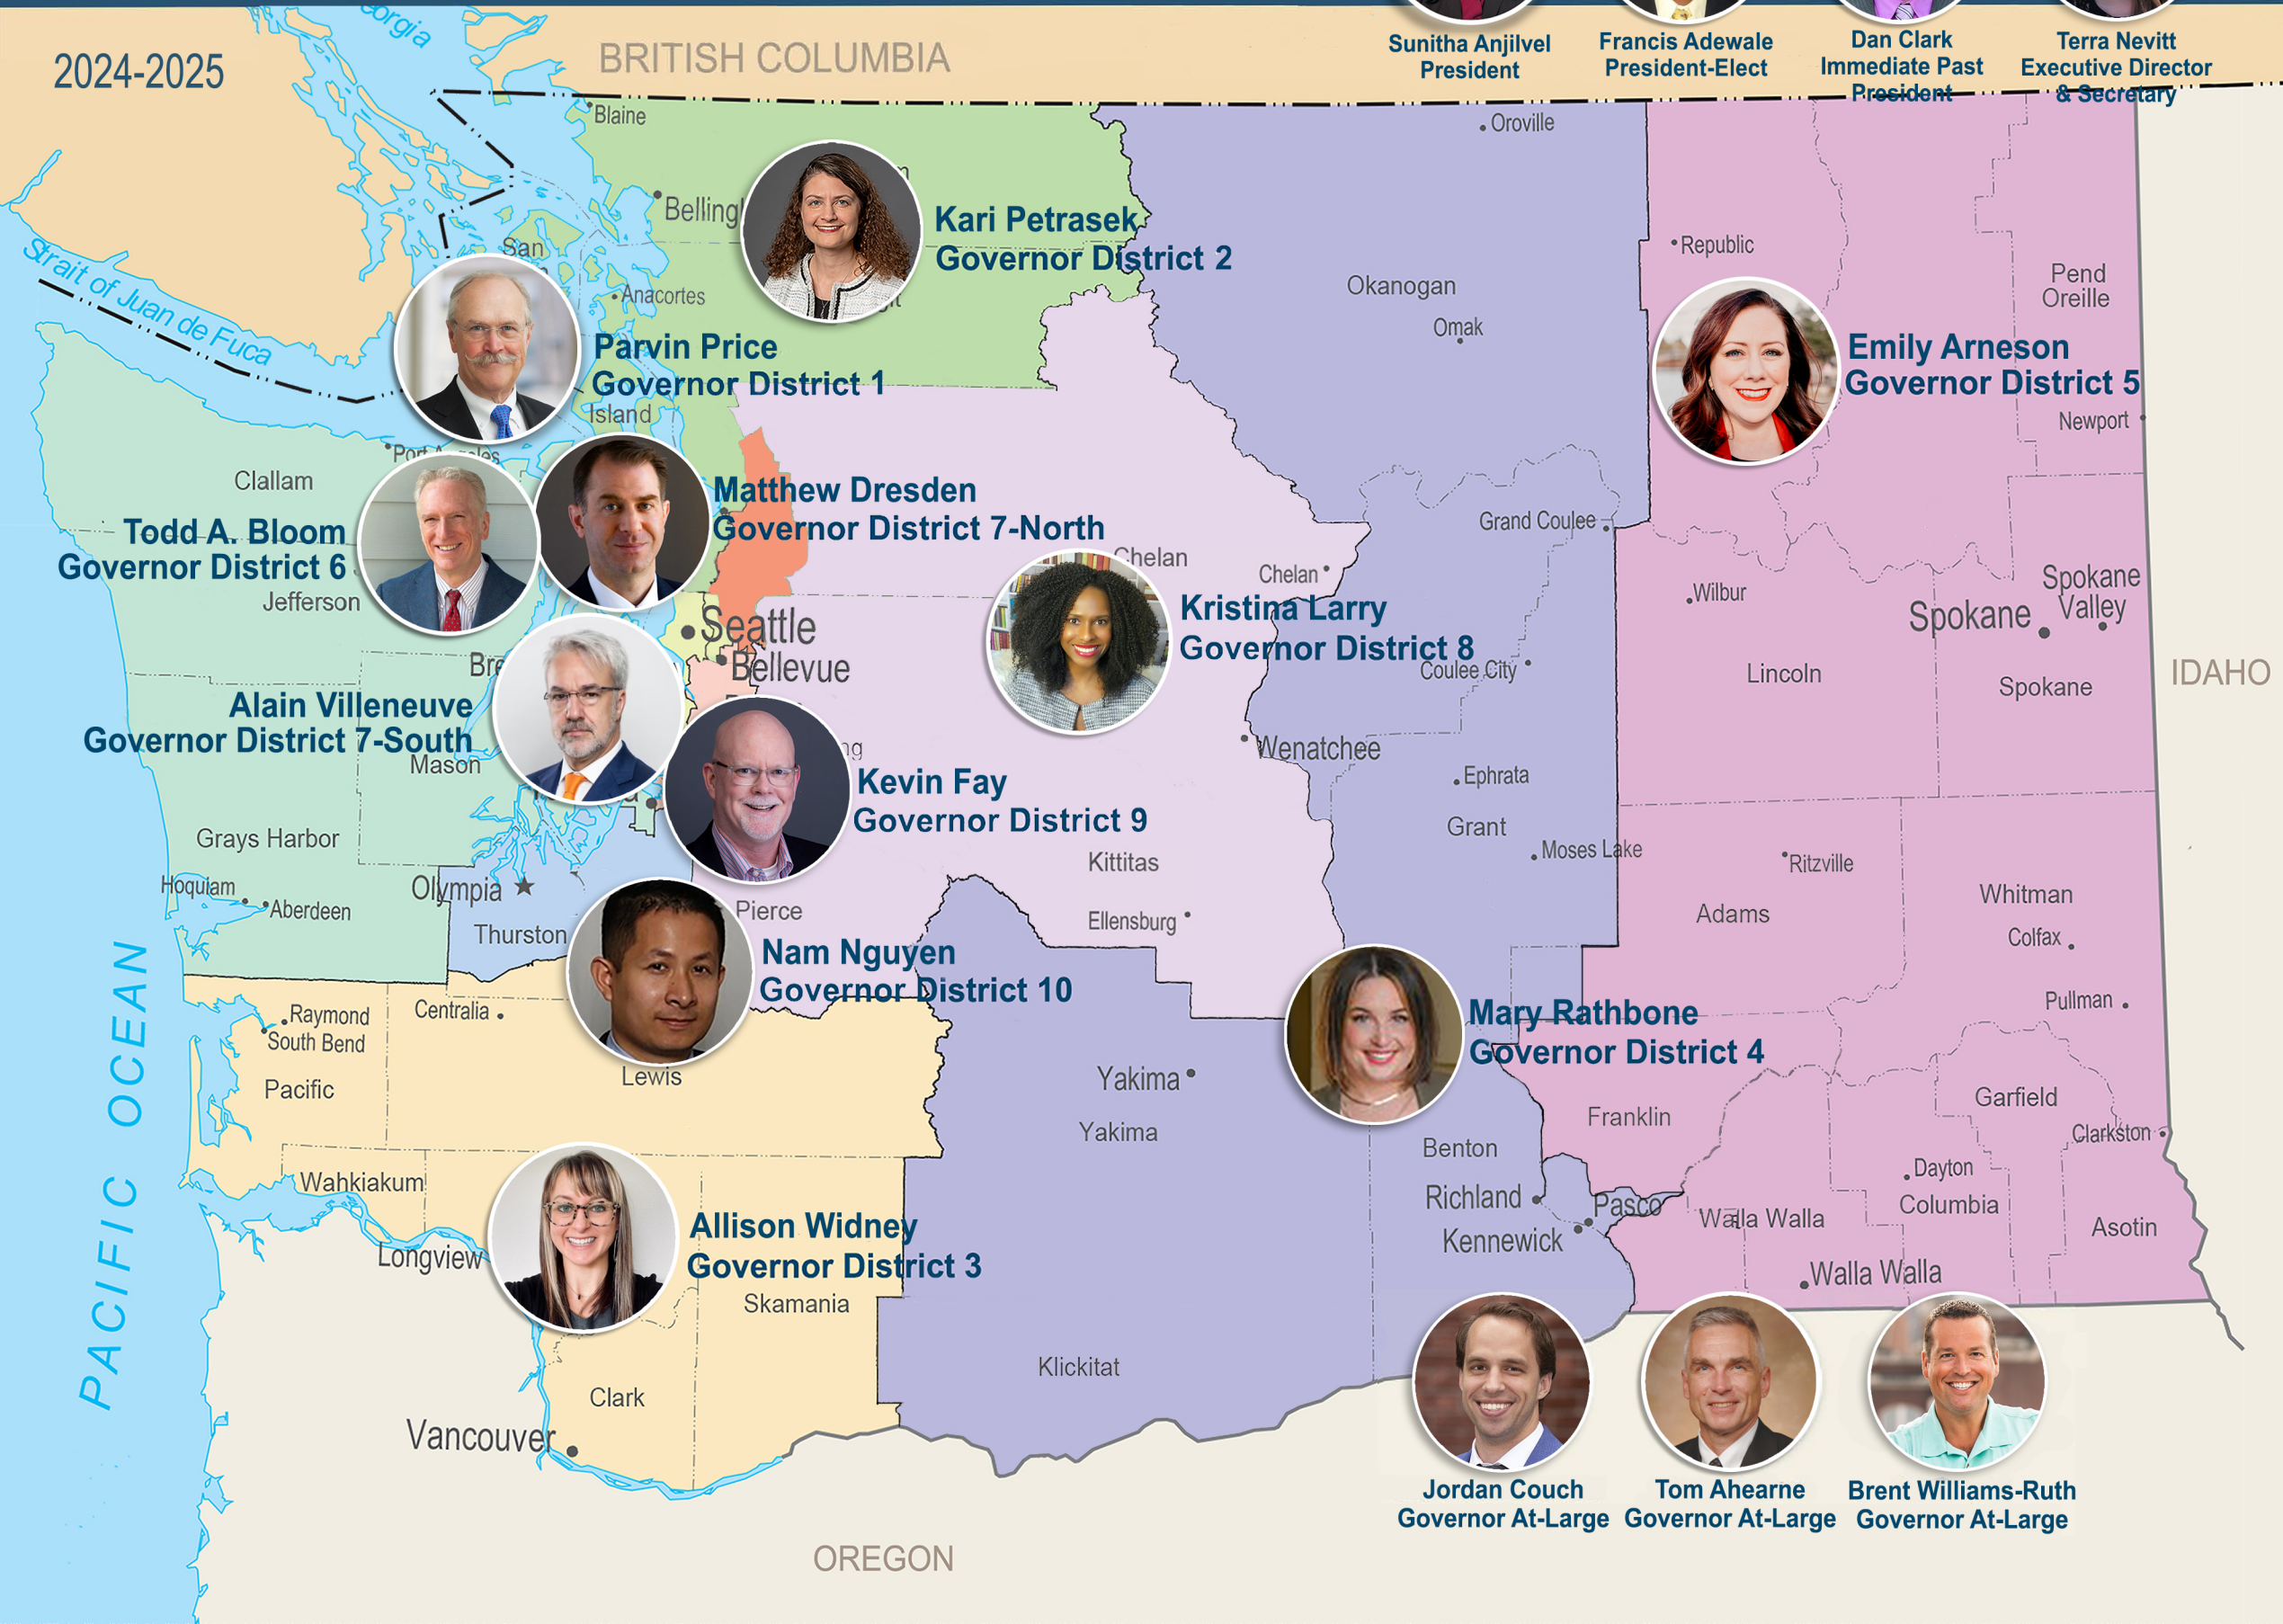

WSBA Board of Governors CONGRESSIONAL DISTRICT MAP

Sunitha Anjilvel
President

Francis Adewale
President-Elect

Dan Clark
Immediate Past
President

Terra Nevitt
Executive Director
& Secretary

2024-2025

Kari Petrusek
Governor District 2

Parvin Price
Governor District 1

Emily Arneson
Governor District 5

Todd A. Bloom
Governor District 6

Matthew Dresden
Governor District 7-North

Kristina Larry
Governor District 8

Alain Villeneuve
Governor District 7-South

Kevin Fay
Governor District 9

Nam Nguyen
Governor District 10

Mary Rathbone
Governor District 4

Allison Widney
Governor District 3

Jordan Couch
Governor At-Large

Tom Ahearne
Governor At-Large

Brent Williams-Ruth
Governor At-Large