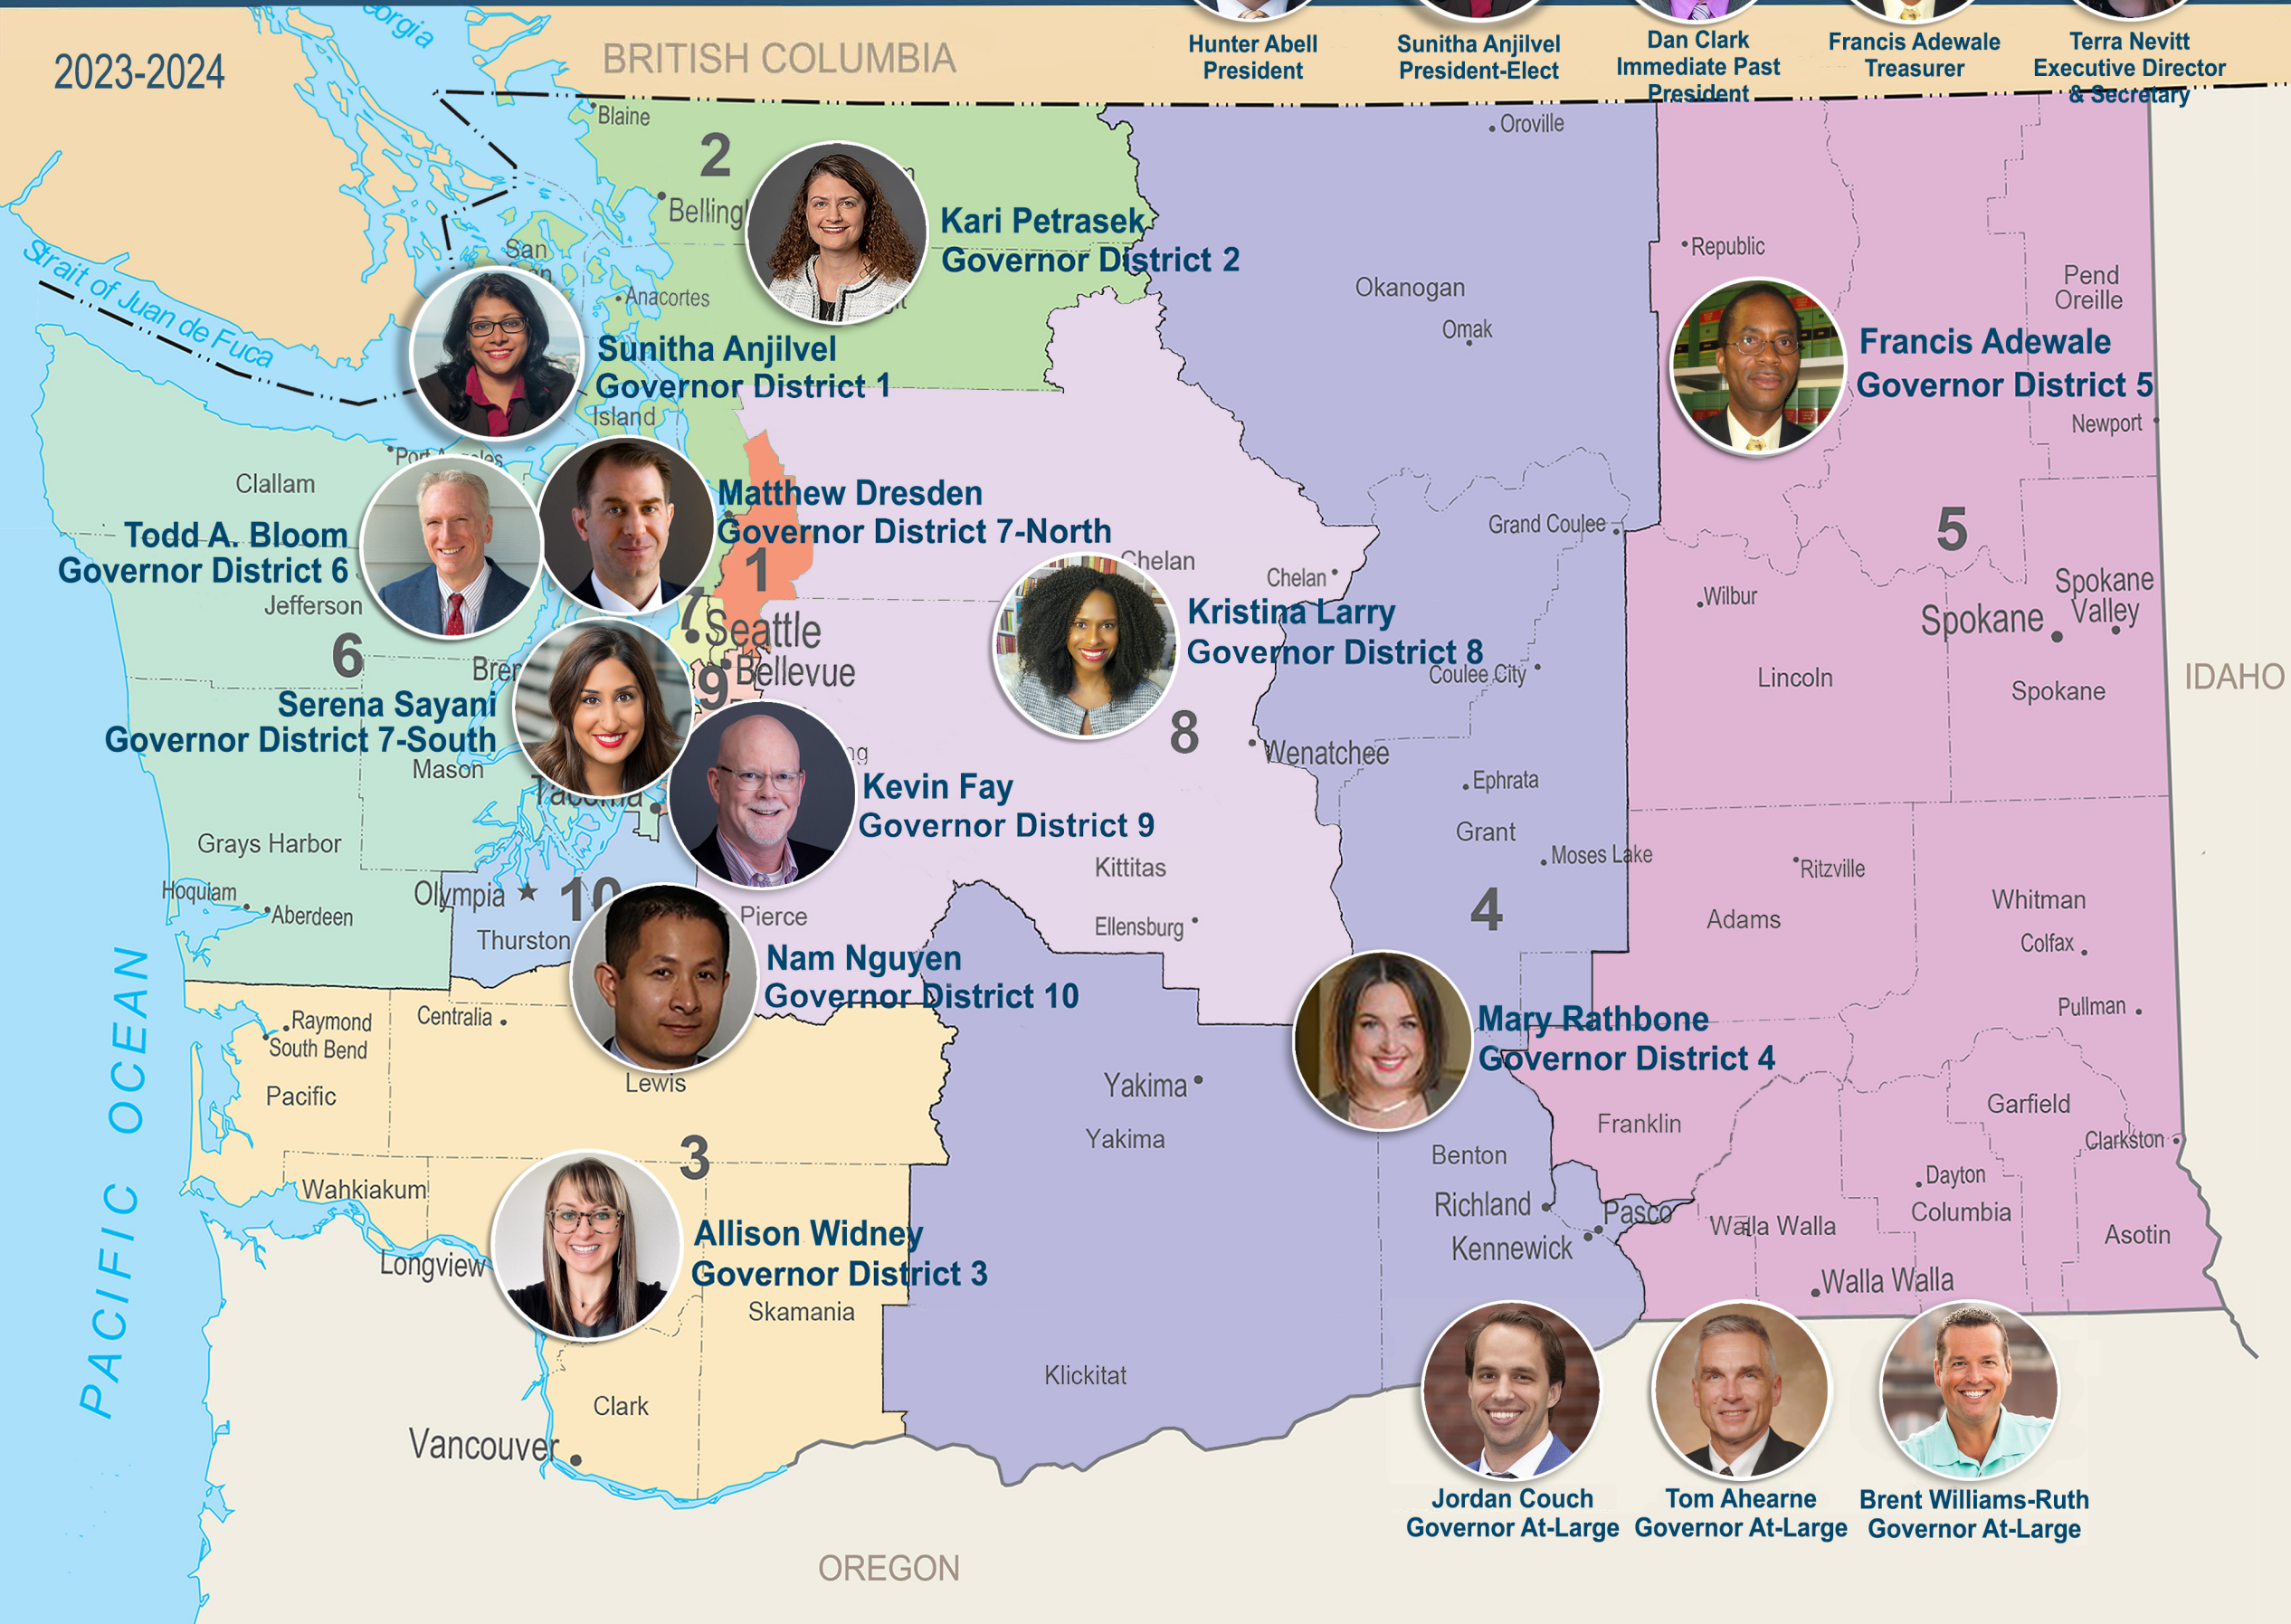

WSBA Board of Governors CONGRESSIONAL DISTRICT MAP

Hunter Abell
President

Sunitha Anjilvel
President-Elect

Dan Clark
Immediate Past
President

Francis Adewale
Treasurer

Terra Nevitt
Executive Director
& Secretary

2023-2024

Kari Petrusek
Governor District 2

Sunitha Anjilvel
Governor District 1

Todd A. Bloom
Governor District 6

Matthew Dresden
Governor District 7-North

Serena Sayani
Governor District 7-South

Kristina Larry
Governor District 8

Kevin Fay
Governor District 9

Nam Nguyen
Governor District 10

Allison Widney
Governor District 3

Francis Adewale
Governor District 5

Mary Rathbone
Governor District 4

Jordan Couch
Governor At-Large

Tom Ahearne
Governor At-Large

Brent Williams-Ruth
Governor At-Large